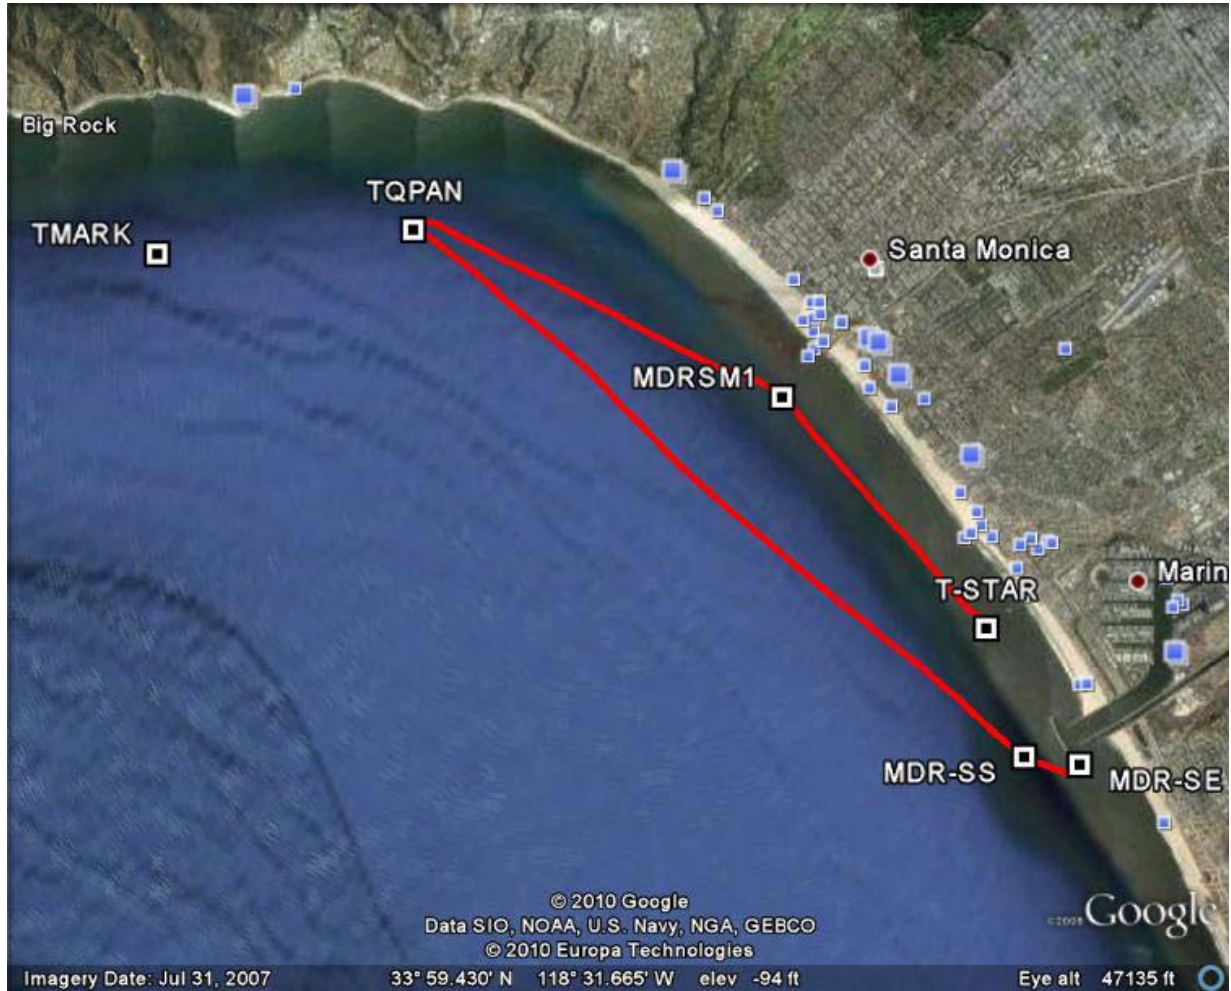

## TOPANGA AND RETURN: JANUARY 30, 2010

Oh my, what a day and what a race! 16 boats competed in the 2010 Topanga and Return Race, 7 racers (Fleet A) and 9 cruisers, (Fleet B). The cruisers started at noon, 10 minutes ahead of the racers, and by the time the racers cleared both of the Topanga Buoys, they had passed most of the cruisers. Bravura, a Farr 44, averaged almost 7 knots for the race. The race started in about 6 knots of wind off of the Venice pier, proceeded to the Santa Monica Buoy and then up to the Topanga Buoys where we saw almost 10 knots of wind. The Racers and some of the cruisers that ran spinnakers had a tight run to the MdR SS mark and then finished between the green light on the detached breakwater and the committee boat, an 11.5 nautical mile course. Most of the racers averaged over 6 knots for the race.

Distance; 11.15 nm

Sail Track – Topanga and Return